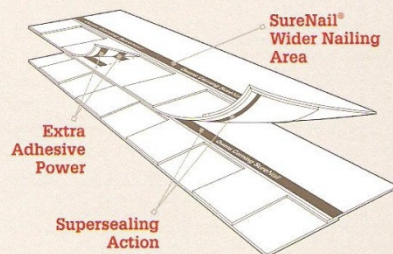

DURATION™ SERIES SHINGLES

Duration™ Series shingles with SureNail® Technology: A technological breakthrough in roofing.

Compare the shadowing and texture choices we offer in the Duration™ Series shingle line. Whichever *Duration* shingle option you select for your home, you'll rest easy knowing that your new shingles come with our SureNail® Technology built right in. This product breakthrough offers you:

Supersealing Action

Our Tru-Bond® sealant grips tightly to the nailing strip on the shingle below for greater bonding strength. *Duration* Premium shingles with *SureNail* Technology are rated for 130-MPH winds, and *Duration* shingles with *SureNail* Technology are rated for up to 110-MPH winds.

SureNail® Wider Nailing Area

New, wider nailing area allows for an improved and consistent installation.

Extra Adhesive Power

Specially formulated, extra-wide adhesive bands help keep shingle layers laminated together in virtually all weather conditions.